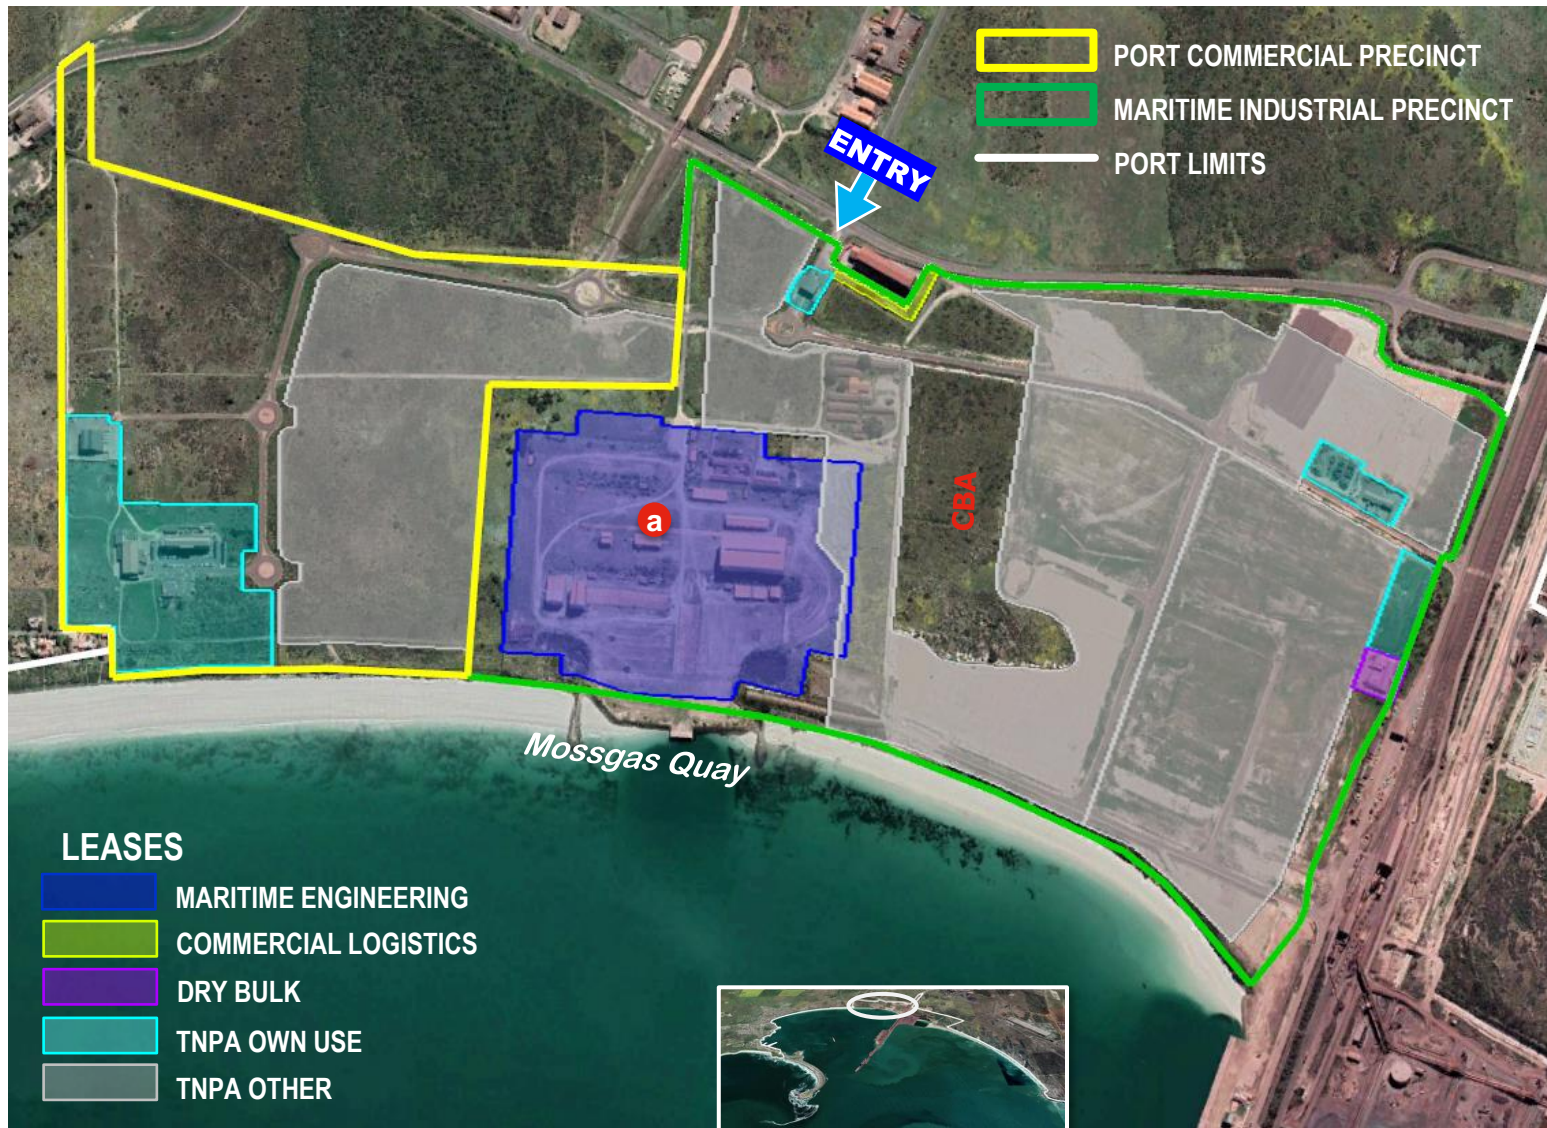

# PORT PRECINCTS

# INNER BAY PRECINCT

## CURRENT LEASES

- a** Ferro Marine Africa Marine Engineering Precinct
  - Extent: ± 22 Ha